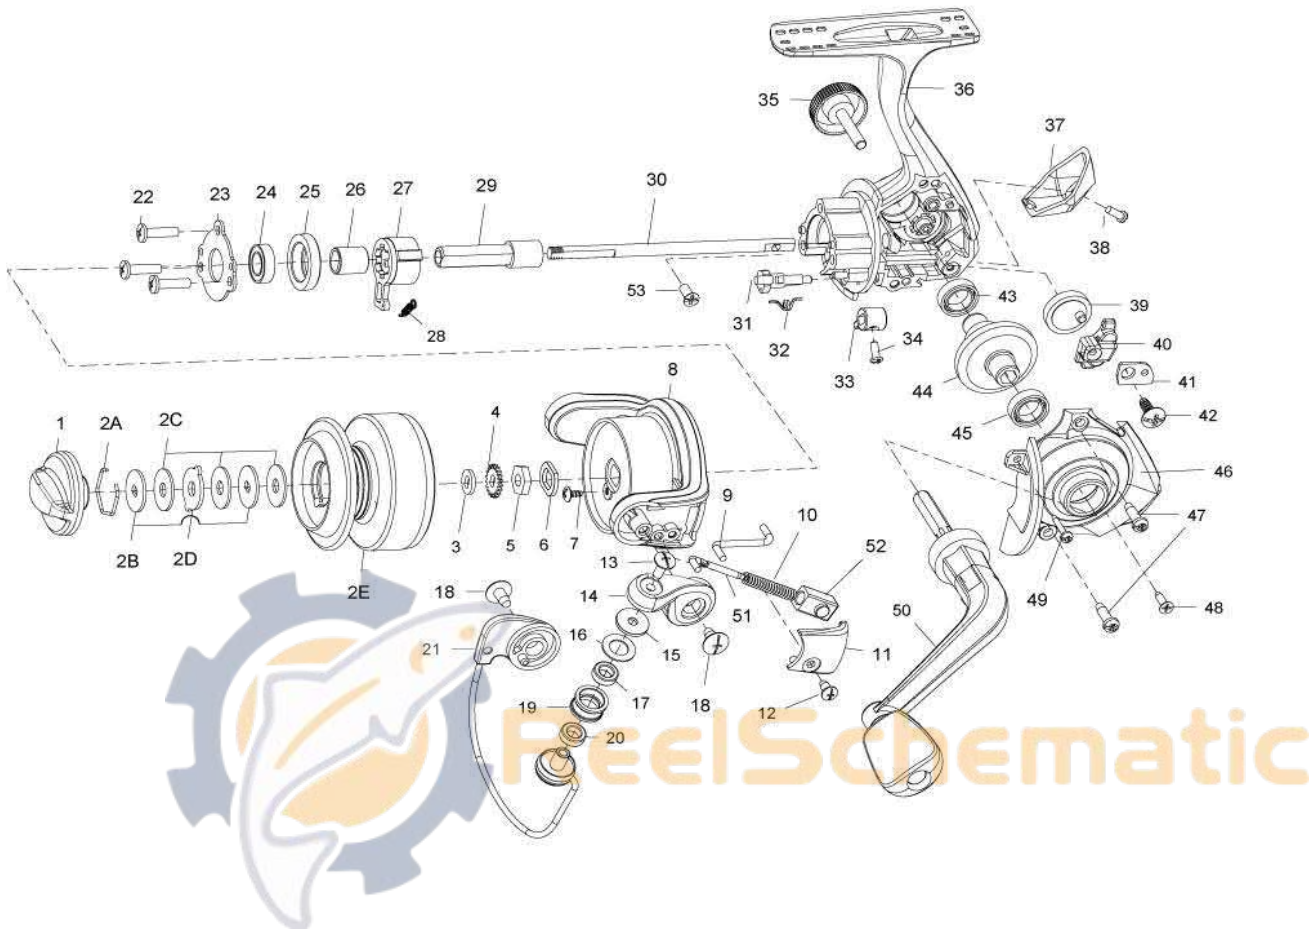

# QUANTUM<sup>®</sup>

## Optix OP20FC

**Quantum OP20FC Spinning Reel Part List**

Key #	Description	Part No.	Key #	Description	Part No.
1	DRAG KNOB ASSEMBLY	BU332-01	25	PINION BEARING ADAPTER	BU190-01
3	SPOOL FRICTION WASHER	JG039-01	26	CLUTCH SLEEVE	AU139-01
4	CLICK GEAR	BU037-01	27	CLUTCH ASSEMBLY	TG063-01
5	ROTOR NUT	TG006-01	29	PINION GEAR	BU011-01
6	ROTOR NUT WASHER	N/A	30	MAIN SHAFT	BU015-01
8	ROTOR	BU009-01	31	ANTI-REVERSE CAM	CU090-01
9	KICK LEVER	BU019-01	32	ANTI-REVERSE CAM SPRING	VG216-01
10	BAIL SPRING	BU117-01	33	ANTI-REVERSE SWITCH	UG059-01
11	ARM LEVER COVER	BU046-01	34	ANTI-REVERSE SWITCH SCREW	TG135-01
12	ARM LEVER COVER SCREW	BU085-01	35	HANDLE SCREW CAP ASSEMBLY	DQ249-01
13	LINE ROLLER SCREW	BU108-01	36	BODY	BU001-01
14	ARM LEVER	BU007-01	38	BODY REAR COVER SCREW	CU168-01
15	LINE ROLLER WASHER	BU102-01	40	O/S SLIDER	UG025-01
16	LINE ROLLER FRICTION WASHER	DQ102-01	41	SLIDER GUIDE	UG078-01
17	LINE ROLLER BUSHING	BU202-01	42	SLIDER GUIDE SCREW	TG094-01
19	LINE ROLLER	BU004-01	43	BODY BALL BEARING	CH027-01
20	LINE ROLLER BUSHING	CT157-01	44	DRIVE GEAR	BU012-01
21	BAIL ASSEMBLY	BU347-01	45	BODY COVER BALL BEARING	AAA028-01
22	CLUTCH RETAINER SCREW	UG094-01	50	HANDLE ASSY	JAB318-01
23	CLUTCH RETAINER	TG060-01	53	MAIN SHAFT SCREW	TG100-01
24	PINION BEARING	AAA028-01			